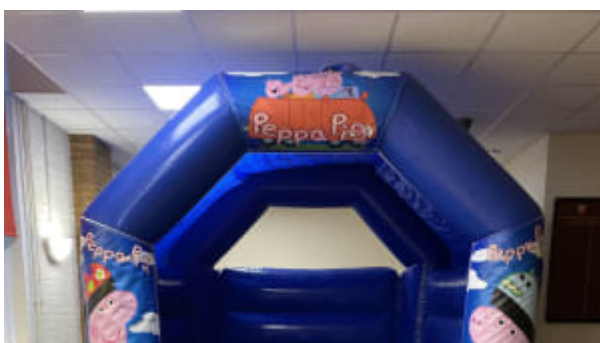

**15ft x 11ft mini LOL dolls bouncy castle**

[Send us a message](#)

**£50**

**15ft x 11ft Party theme turrets bouncy castle**

Send us a message

**£60**

**15ft x 11ft Paw Patrol bouncy castle**

Send us a message