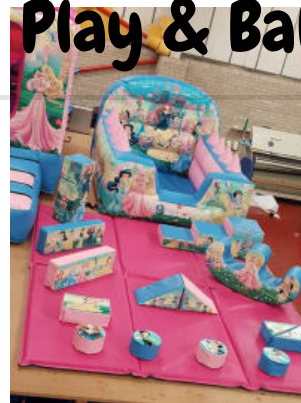

£70

MORE DETAILS

£70

Luxury Princess Package

MORE DETAILS

£165

Luxury Princess Soft Play & Ball Pool

MORE DETAILS