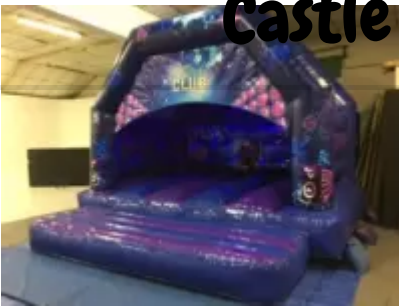

[MORE DETAILS](#)

£100

Nutcracker

[MORE DETAILS](#)

£80

Adult Disco Bouncy Castle

[MORE DETAILS](#)

£125