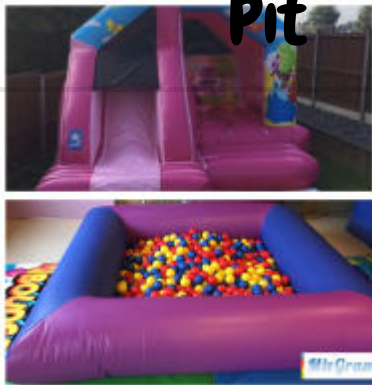

Pincess Slide & Ball Pit

[MORE DETAILS](#)

£100

Pink & Blue Moana

[MORE DETAILS](#)

£70

Pirate Bounce & Slide

Pirate Bounce & Slide & Ball Pit