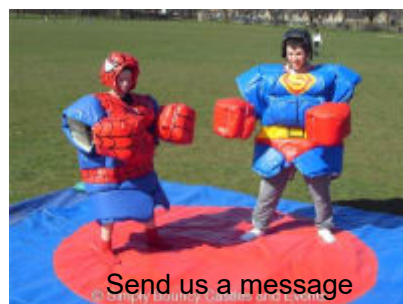

[MORE DETAILS](#)

£70

Jungle Themed Photo Prop

Kids Sumo Suits

MORE DETAILS

£30

MORE DETAILS

£80