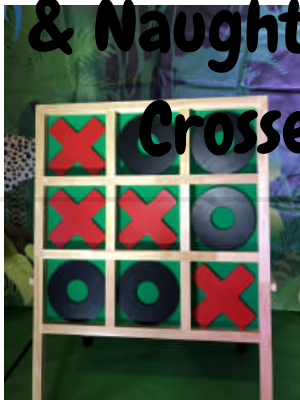

Snakes and Ladders & Naughts and Crosses