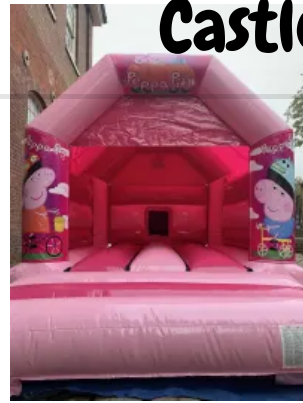

Juggler

[MORE DETAILS](#)

£50

Castle

[MORE DETAILS](#)

£70

Pincess Slide & Ball Pit

[MORE DETAILS](#)

£100

Pink & Blue Moana

[MORE DETAILS](#)

£70

Pirate Bounce & Slide

Pirate Bounce & Slide & Ball Pit

[Send us a message](#)