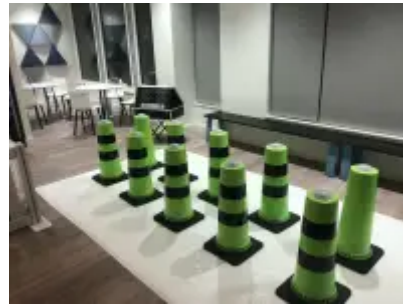

£140

Interactive cones

[MORE DETAILS](#)

£120

Jungle Air Juggler

[MORE DETAILS](#)

£50

Jungle Bouncy Castle