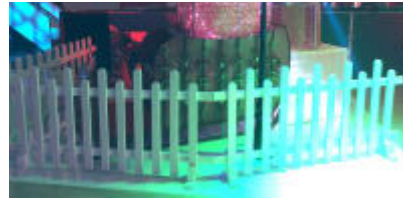

MORE DETAILS

£150